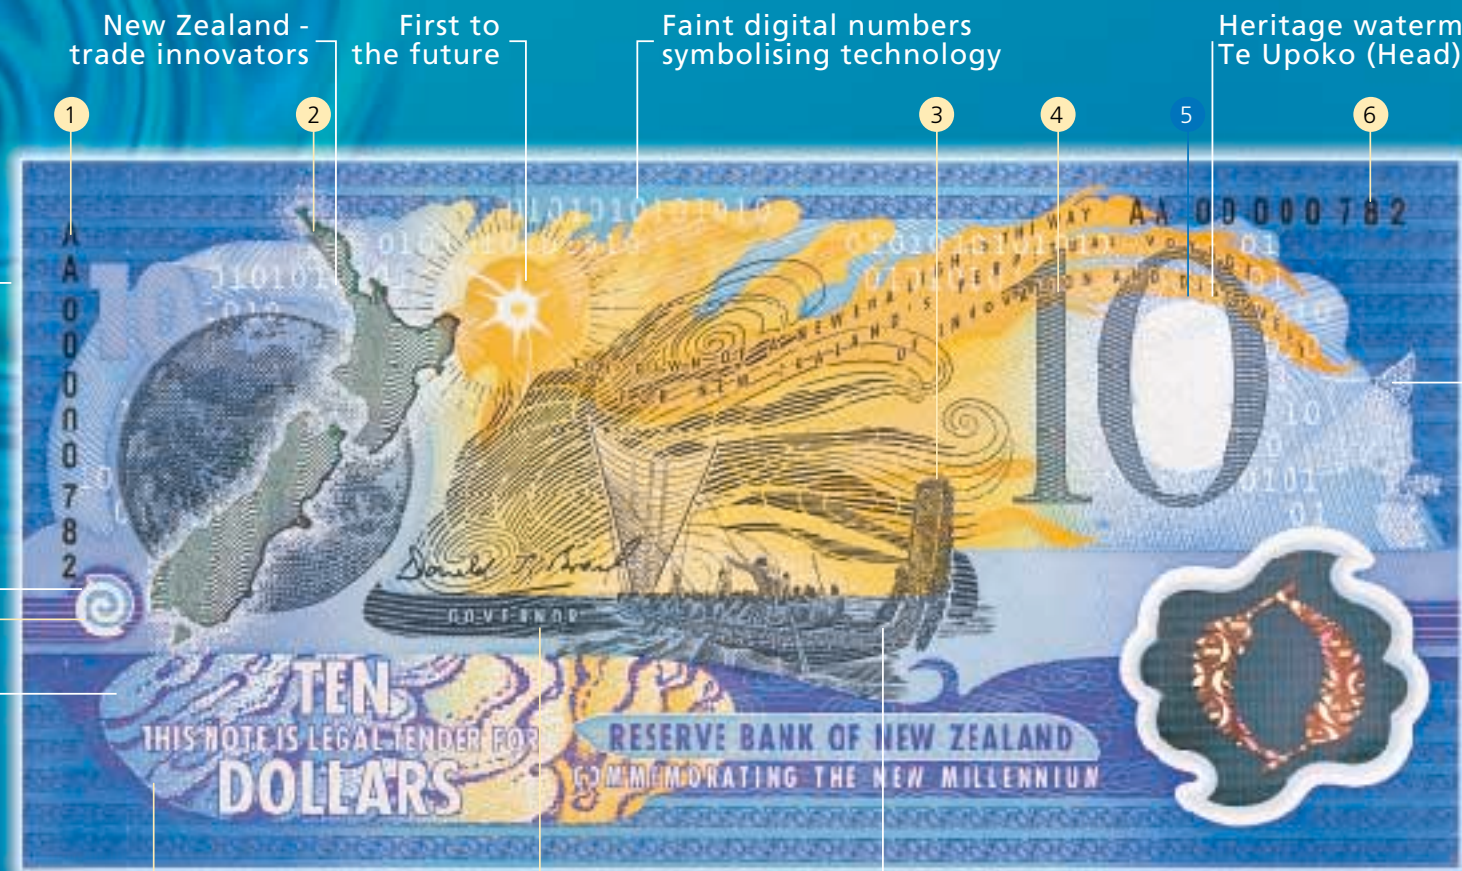

This note is  
legal tender  
for **10** dollars

**An Explanation of Design**

The \$10 millennium bank note tells a story of New Zealand as it looks forward to the new millennium.

It also marks a new threshold for bank note design in New Zealand.

The design features on the \$10 millennium bank note talk of New Zealand's past and its future, and of what is special to this nation. The bank note begins with a Māori war canoe, symbolising New Zealand's journey. On the same side you can see New Zealand's future, the signatures of the digital age.

Product 1 - \$19.00

Product 2 - \$19.00

Product 3 - \$37.00

Product 4 - \$345.00

Add \$4 postage per order

Money for the  
new  
**millennium**

The special \$10 millennium  
bank note is now in circulation.

# The Journey - Socially and Technologically

Māori pattern for Aoraki (Mt Cook)

Spirals are prominent in Māori art and represent growth and new life

Paua shell pattern symbolising our Pacific origins

1 New Zealand - trade innovators